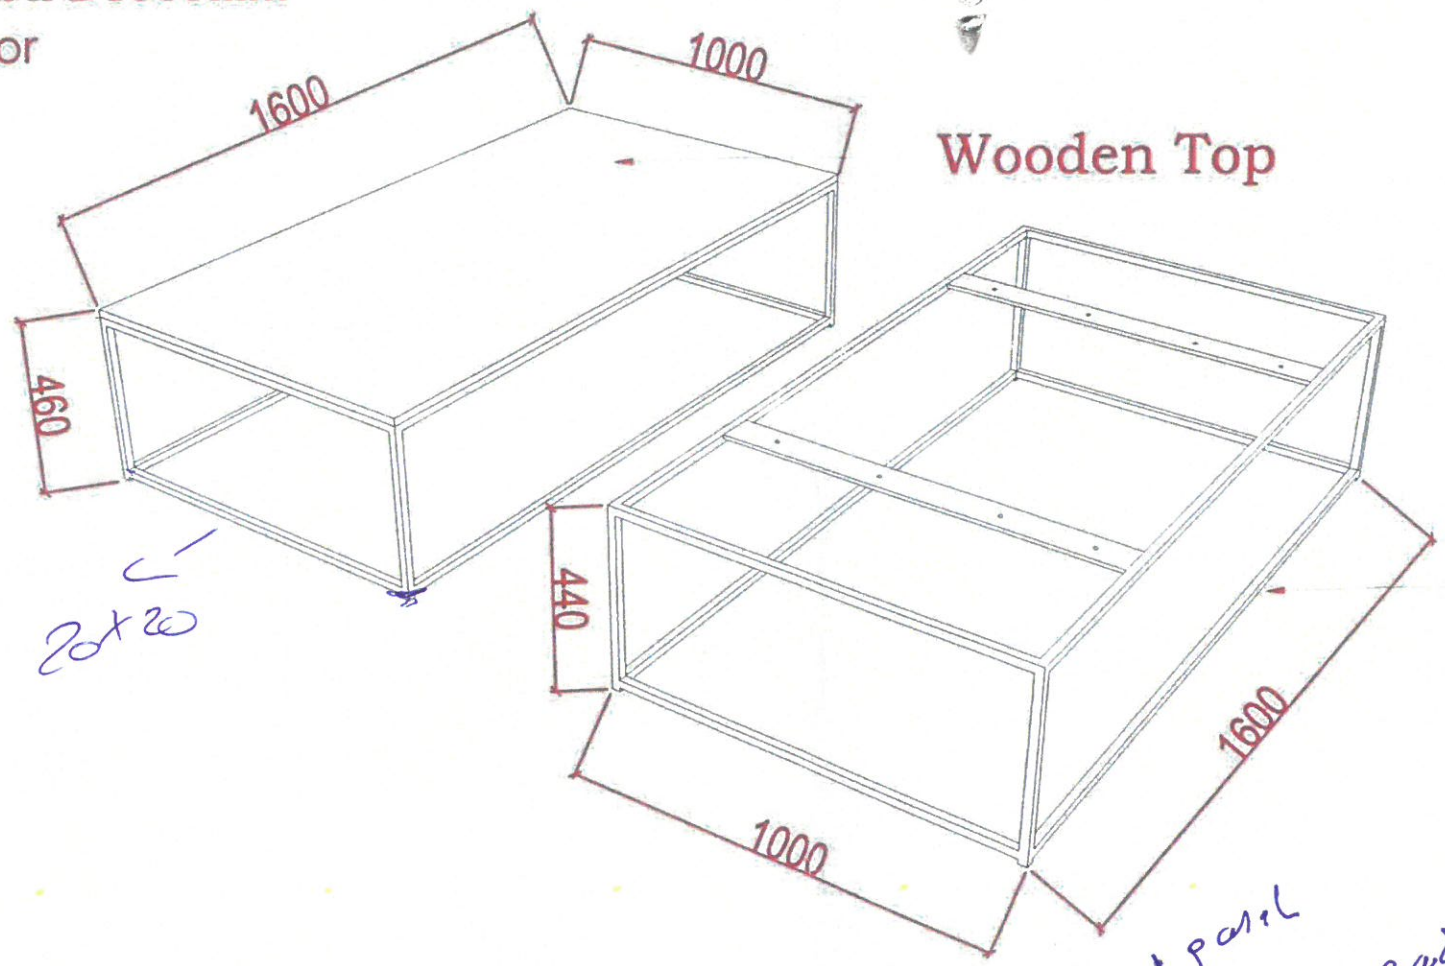

1600 x 1000 x 18 ⇒ 1 PC Top
 Star wood 18
 Grey Sonoma oak

Center Table

Center table with wooden laminate Top
 with Steel legs in black matt. finish with
 dimensions: W1600mm x D1000mm
 Waiting room 5th Floor

Ref. Image

Wooden Top

Steel Leg

Quantity - 1

1 panel
 Leg Extra Radi: 20

www.wood-styles.com
 Copyright of designs shown herein is retained by this office
 Authority is required for any reproduction.
 © Copyright Wood-styles Ltd.
 Nigeria, Lagos +234 80 9037 9888
 Email: info@wood-styles.com

Project
FTMB
IKOYI. LAGOS
 Owner
 —

Date Description
DSD-V1-ID-13/4/2024 - REV1

*Dr
 moses
 16/5/24*

FOR APPROVAL

Project No. : —
 Scale : N/A
 Drawn by : OBJ
 Checked : OBJ
 Cad File : CAD_FILE

Sheet title
5th Floor
Waiting room Center Table
Floor Plan / Elevation